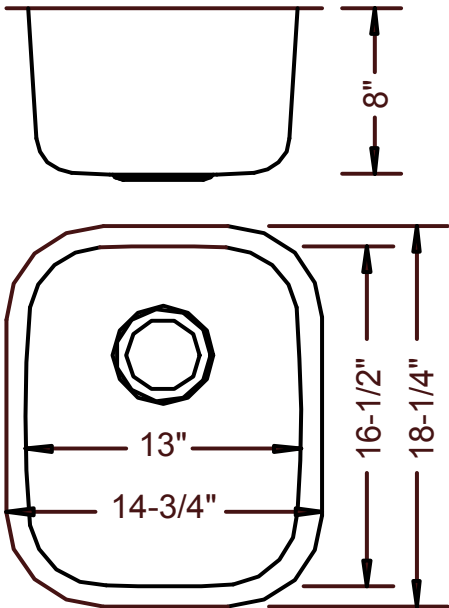

KG-SS Bar Sink

Undercounter Kitchen

Features

- 304 Grade 18 Gauge Stainless Steel
- Undercounter
- Single Compartment
- Rounded Bowl
- Sound-deadening system with sound pads and a special coating
- Lustrous and enduring finish which compliments any decor

Product Diagram

--- Dimensions ---	
Outer:	14-3/4" x 18-1/4"
Inner:	13" x 16-1/2"
Depth:	8"